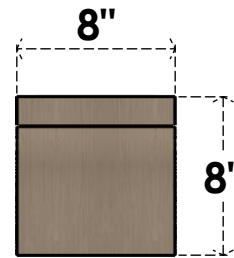

ITEM NUMBER: CORU08X08X08STORCPR

8"W X 8"D X 8"H SERIES 1 WIDE STOCKPORT ROUGH CEDAR TIMBERTHANE
FAUX WOOD CORBEL, PRIMED

SIDE PROFILE

FRONT PROFILE

ISOMETRIC

EKENA MILLWORK
2300 WEST MAIN ST.
CLARKSVILLE, TX 75426
TOLL FREE: 866-607-0453
WWW.EKENAMILLWORK.COM

NOTES

1. INSTALLATION TO BE COMPLETED IN ACCORDANCE WITH MANUFACTURER'S SPECIFICATIONS.
2. DRAWING MAY NOT BE TO SCALE
3. THIS DRAWING IS INTENDED FOR DESIGN AND PLANNING PURPOSES ONLY.
4. ALL INFORMATION CONTAINED HEREIN WAS CURRENT AT THE TIME OF DEVELOPMENT BUT MUST BE REVIEWED AND APPROVED BY THE PRODUCT MANUFACTURER TO BE CONSIDERED ACCURATE.
5. TIMBERTHANE ARCHITECTURAL PRODUCTS ARE MADE FROM HIGH DENSITY URETHANE AND COME FACTORY PRIMED