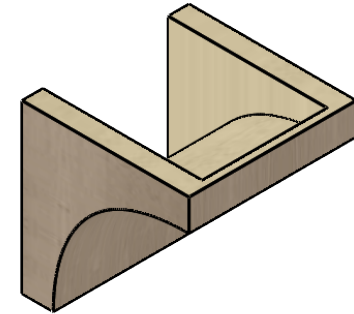

ITEM NUMBER: CORU08X08X08STORCPR

8"W X 8"D X 8"H SERIES 1 WIDE STOCKPORT ROUGH CEDAR TIMBERTHANE
FAUX WOOD CORBEL, PRIMED

SIDE PROFILE

FRONT PROFILE

ISOMETRIC

EKENA MILLWORK
2300 WEST MAIN ST.
CLARKSVILLE, TX 75426
TOLL FREE: 866-607-0453
WWW.EKENAMILLWORK.COM