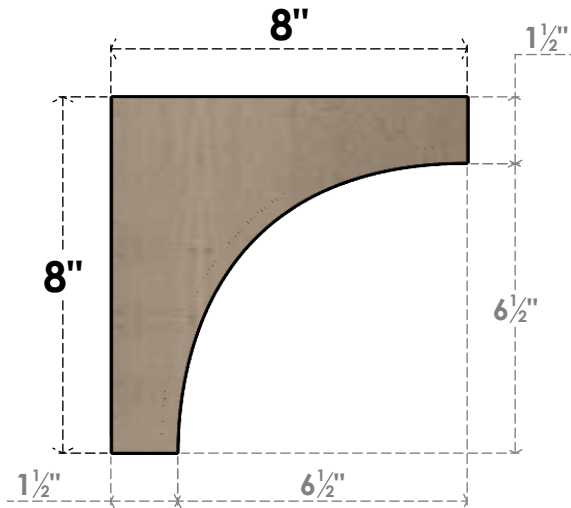

ITEM NUMBER: CORU08X08X08STORCPR

8"W X 8"D X 8"H SERIES 1 WIDE STOCKPORT ROUGH CEDAR TIMBERTHANE
FAUX WOOD CORBEL, PRIMED

SIDE PROFILE

FRONT PROFILE

ISOMETRIC

EKENA MILLWORK
2300 WEST MAIN ST.
CLARKSVILLE, TX 75426
TOLL FREE: 866-607-0453
WWW.EKENAMILLWORK.COM

NOTES

1. INSTALLATION TO BE COMPLETED IN ACCORDANCE WITH MANUFACTURER'S SPECIFICATIONS.
2. DRAWING MAY NOT BE TO SCALE
3. THIS DRAWING IS INTENDED FOR DESIGN AND PLANNING PURPOSES ONLY.
4. ALL INFORMATION CONTAINED HEREIN WAS CURRENT AT THE TIME OF DEVELOPMENT BUT MUST BE REVIEWED AND APPROVED BY THE PRODUCT MANUFACTURER TO BE CONSIDERED ACCURATE.
5. TIMBERTHANE ARCHITECTURAL PRODUCTS ARE MADE FROM HIGH DENSITY URETHANE AND COME FACTORY PRIMED